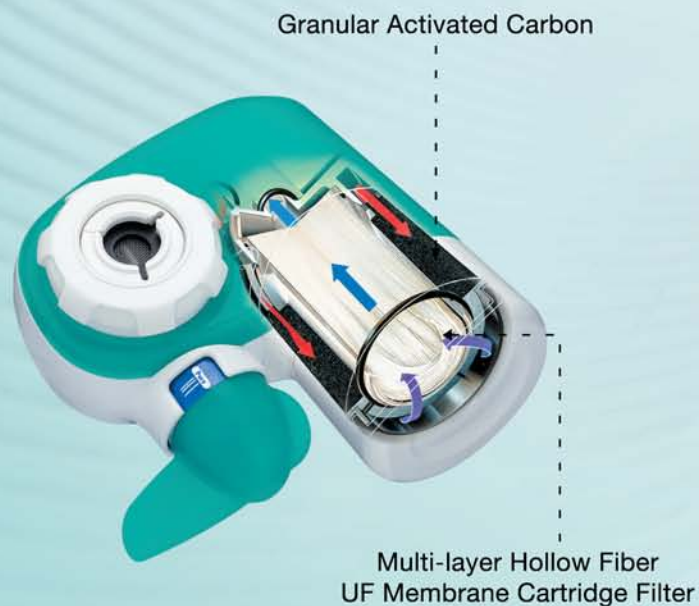

Fits on all types of taps in bathroom & kitchen

Specifications

Product	: KENT Tap Guard
Model	: SX5-KR-01
External dimensions	: 69 mm (H) x 104 mm (W) x 116 mm (D)
Net Weight	: 335 gms
Casing material	: ABS engineering plastic
Filter materials	: Granular Activated Carbon, Polysulfone Hollow Fiber UF Membrane
Initial filtration flow rate	: 2.0 litres per minute@100kPa
Minimum working water pressure	: 70kPa
Total Filtration volume	: 1500 litres
Recommended cartridge use duration	: About 6 months if 8L are used per day (varies with water consumption, quality and pressure)
Accessories	: Standard filter cartridge (1 pc), Adapter (4 Pcs), Attachment tool (1 pc), Backwash syringe (1 pc)

KENT
Tap Guard
On-Tap Purifier

Ab brush karne se pehle...
Shudh Paani

KENT TAP GUARD
On-Tap Purifier... with UF Membrane

Fits on all taps

On-Tap Purifier to make even overhead tank water bacteria-free & safe

The power of KENT UF Technology

KENT Tap Guard is based on twin purification technology of granular activated carbon and advanced multi-layered hollow fiber UF membrane which traps even the most microscopic contaminants.

- High-grade granular activated carbon, a powerful de-chlorination agent, removes residual chlorine and the unpleasant odour from your tap water.
- Advanced multi-layered hollow fiber UF membrane filter removes rust, bacteria, cyst, coliform bacilli, microorganisms & microscopic impurities from tap water.
- Long life membrane lasting upto 1500 ltrs (six months approx).
- Facility to backwash the membrane which increases the life of filter cartridge.
- Easy availability of genuine spare parts & filter cartridge.